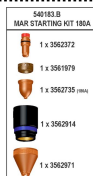

---

535407 (optional) Antorcha manual ECF-121, 12m

---

535438 (optional) 6m, hand torch ECF-131

---

535437 (optional) 12m, hand torch ECF-131

---

535436 (optional) 6m, machine torch ECF-131

---

535435 (optional) 12 m, machine torch ECF-131

---

535461 (optional) 6m, hand torch ECF-181

---

535463 (optional) 12m, hand torch ECF-181

535462 (optional) 6m, machine torch ECF-181

535464 (optional) 12m, machine torch ECF-181

535519 (optional) 6 m, CP 180C MAR hand torch, ESA Fast connection

535521 (optional) 15m, CP 180C MAR hand torch, ESA Fast connection

540183.B (optional) Consumables kit "STARTING KIT" for CP 180C MAR hand torch (180A)