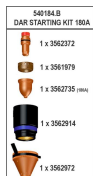

535519 (optional) 6 m, CP 180C MAR hand torch, ESA Fast connection

535521 (optional) 15m, CP 180C MAR hand torch, ESA Fast connection

540183.B (optional) Consumables kit "STARTING KIT" for CP 180C MAR hand torch (180A)

535520 (optional) 6m, CP 180C DAR machine torch, ESA Fast connection

535522 (optional) 15 m, CP 180C DAR machine torch, ESA Fast connection

540184.B (optional) Consumables kit "STARTING KIT" for CP 180C DAR machine torch (180A)